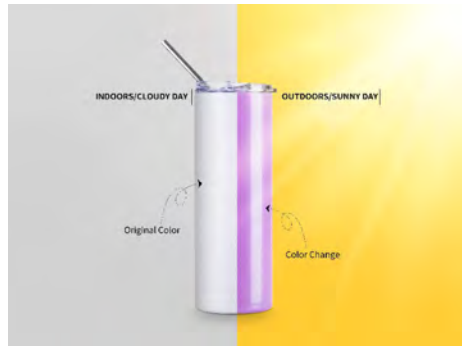

SUBLIMATION BLANKS

20oz Tumbler with Straw & Lid
UV Colour Change