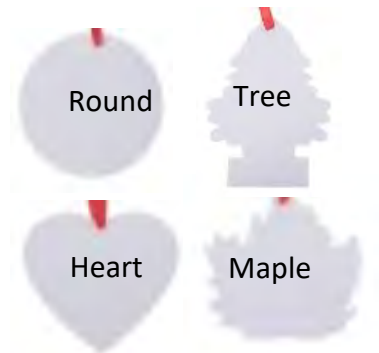

Plastic Ball Ornament Flat 3"

3" Ornaments

2"

2"

Metal Christmas Ornaments

4" Felt Ornaments/ Air Fresheners

White Leather Barrel Key Chain

3"